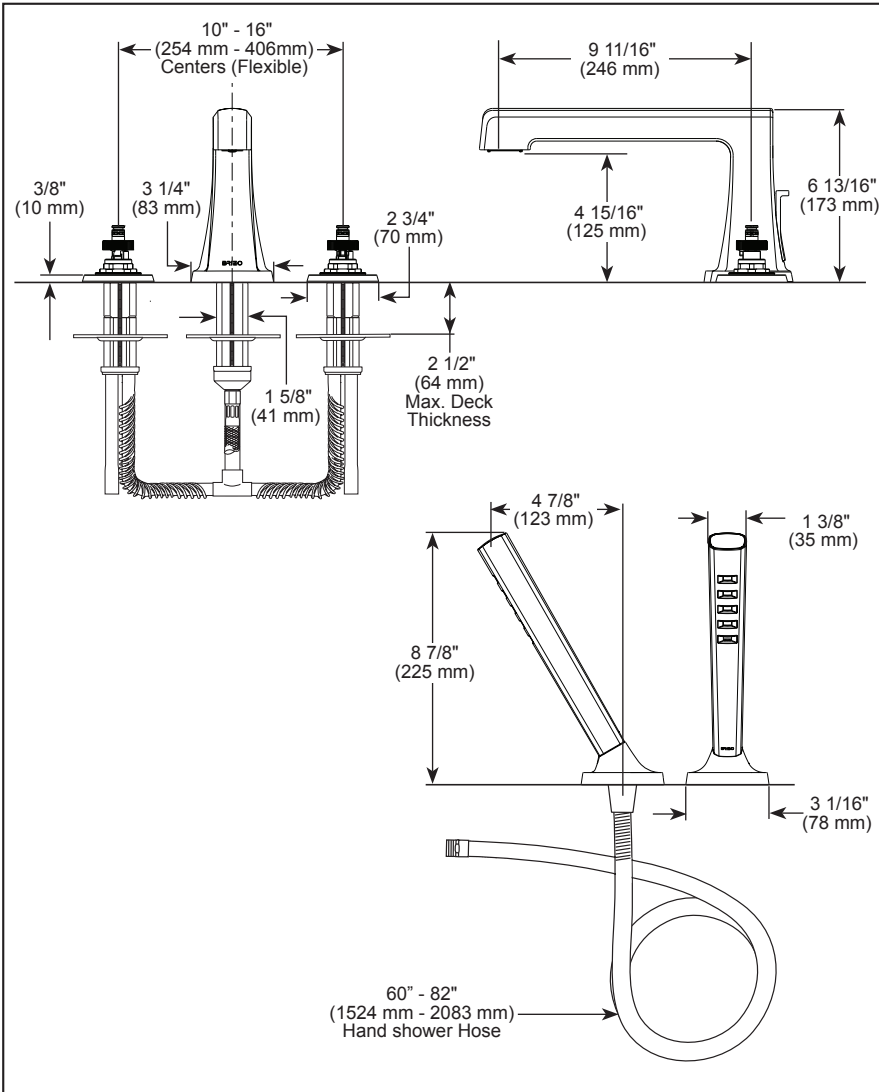

FEATURES:

- H2Okinetic® Technology
- Handles attach with rare earth magnets inside handles. No set screw required. Simplifies installation and provides flush mount installation.

STANDARD SPECIFICATIONS:

- Hand shower max flow rate 1.75 gpm @ 80 psi, 6.6 L/min @ 550 kPa
- Trim Only for two handle Roman Tub faucet for concealed mounting
- Temperature and volume controlled with handles
- Rough-In kit must also be ordered to complete installation (R64707 for four hole and R62707 for three hole). There are separate specification sheets on each rough-in kit if more details are required.
- Hand shower includes double check valves for backflow prevention (T67498-▲LHP)
- Accomodates up to 2 1/2" deck thickness
- 60" - 82" (1524 mm - 2083 mm) stretchable finished metal hose
- LHP - Less Handle Program. See handle options below

WARRANTY

- Parts and Finish - Lifetime limited warranty; or for commercial purchasers, 10 years for multi-family residential (apartments and condominiums) and 5 years for all other commercial uses, in each case from the date the product is received by the original purchaser or their authorized representative (installation contractor, etc.).
- Please go to www.brizo.com for the complete details of our limited warranty.

COMPLIES WITH:

- ASME A112.18.1 / CSA B125.1
- EPA WaterSense® - Applies to T67498-▲LHP only
- ♿ ICC/ANSI A117.1 - Valve control only

▲ Designate finish suffix

Brizo Kitchen & Bath Company reserves the right (1) to make changes in specifications and materials, and (2) to change or discontinue models, both without notice or obligation. Dimensions are for reference only. See current full-line price book or www.brizo.com for finish options and product availability.

BSP-B-T67398-LHP Rev. H

Brizo Kitchen & Bath Faucet Company

55 E. 111th Street, Carmel, IN 46280
350 South Edgeware Road, St. Thomas, ON N5P 4L1
© 2025 Brizo Kitchen & Bath Faucet Company