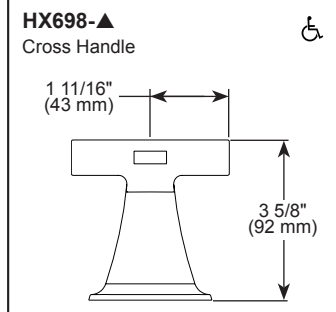

FEATURES:

- H2Okinetic® Technology
- Handles attach with rare earth magnets inside handles. No set screw required. Simplifies installation and provides flush mount installation.

STANDARD SPECIFICATIONS:

- Hand shower max flow rate 1.75 gpm @ 80 psi, 6.6 L/min @ 550 kPa
- Trim Only for two handle Roman Tub faucet for concealed mounting
- Temperature and volume controlled with handles
- Rough-In kit must also be ordered to complete installation (R64707 for four hole and R62707 for three hole). There are separate specification sheets on each rough-in kit if more details are required.
- Hand shower includes double check valves for backflow prevention (T67498-▲LHP)
- Accomodates up to 2 1/2" deck thickness
- 60" - 82" (1524 mm - 2083 mm) stretchable finished metal hose
- LHP - Less Handle Program. See handle options below

WARRANTY

- Parts and Finish - Lifetime limited warranty; or for commercial purchasers, 10 years for multi-family residential (apartments and condominiums) and 5 years for all other commercial uses, in each case from the date the product is received by the original purchaser or their authorized representative (installation contractor, etc.).
- Please go to www.brizo.com for the complete details of our limited warranty.

COMPLIES WITH:

- ASME A112.18.1 / CSA B125.1
- EPA WaterSense® - Applies to T67498-▲LHP only
- ♿ ICC/ANSI A117.1 - Valve control only

▲ Designate finish suffix

Brizo Kitchen & Bath Company reserves the right (1) to make changes in specifications and materials, and (2) to change or discontinue models, both without notice or obligation. Dimensions are for reference only. See current full-line price book or www.brizo.com for finish options and product availability.

BSP-B-T67398-LHP Rev. H

Brizo Kitchen & Bath Faucet Company

55 E. 111th Street, Carmel, IN 46280
350 South Edgeware Road, St. Thomas, ON N5P 4L1
© 2025 Brizo Kitchen & Bath Faucet Company