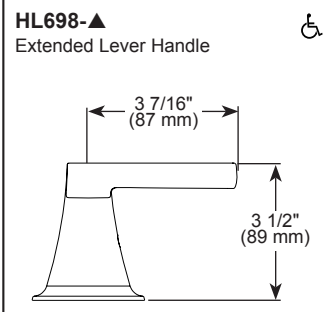

FEATURES:

- H2Okinetic® Technology
- Handles attach with rare earth magnets inside handles. No set screw required. Simplifies installation and provides flush mount installation.

STANDARD SPECIFICATIONS:

- Hand shower max flow rate 1.75 gpm @ 80 psi, 6.6 L/min @ 550 kPa
- Trim Only for two handle Roman Tub faucet for concealed mounting
- Temperature and volume controlled with handles
- Rough-In kit must also be ordered to complete installation (R64707 for four hole and R62707 for three hole). There are separate specification sheets on each rough-in kit if more details are required.
- Hand shower includes double check valves for backflow prevention (T67498-▲LHP)
- Accomodates up to 2 1/2" deck thickness
- 60" - 82" (1524 mm - 2083 mm) stretchable finished metal hose
- LHP - Less Handle Program. See handle options below

WARRANTY

- Parts and Finish - Lifetime limited warranty; or for commercial purchasers, 10 years for multi-family residential (apartments and condominiums) and 5 years for all other commercial uses, in each case from the date the product is received by the original purchaser or their authorized representative (installation contractor, etc.).
- Please go to www.brizo.com for the complete details of our limited warranty.

COMPLIES WITH:

- ASME A112.18.1 / CSA B125.1
- EPA WaterSense® - Applies to T67498-▲LHP only
- ♿ ICC/ANSI A117.1 - Valve control only

▲ Designate finish suffix

Brizo Kitchen & Bath Company reserves the right (1) to make changes in specifications and materials, and (2) to change or discontinue models, both without notice or obligation. Dimensions are for reference only. See current full-line price book or www.brizo.com for finish options and product availability.

BSP-B-T67398-LHP Rev. H

Brizo Kitchen & Bath Faucet Company

55 E. 111th Street, Carmel, IN 46280
350 South Edgeware Road, St. Thomas, ON N5P 4L1
© 2025 Brizo Kitchen & Bath Faucet Company