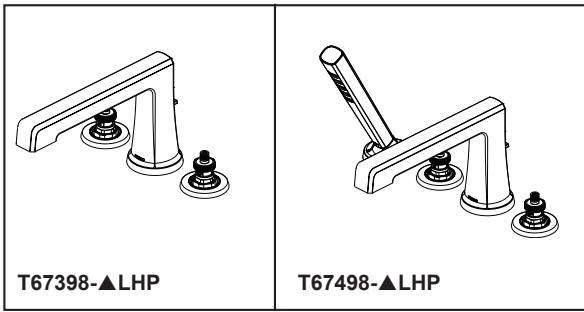

FEATURES:

- H2Okinetic® Technology
- Handles attach with rare earth magnets inside handles. No set screw required. Simplifies installation and provides flush mount installation.

STANDARD SPECIFICATIONS:

- Hand shower max flow rate 1.75 gpm @ 80 psi, 6.6 L/min @ 550 kPa
- Trim Only for two handle Roman Tub faucet for concealed mounting
- Temperature and volume controlled with handles
- Rough-In kit must also be ordered to complete installation (R64707 for four hole and R62707 for three hole). There are separate specification sheets on each rough-in kit if more details are required.
- Hand shower includes double check valves for backflow prevention (T67498-▲LHP)
- Accomodates up to 2 1/2" deck thickness
- 60" - 82" (1524 mm - 2083 mm) stretchable finished metal hose
- LHP - Less Handle Program. See handle options below

WARRANTY

- Parts and Finish - Lifetime limited warranty; or for commercial purchasers, 10 years for multi-family residential (apartments and condominiums) and 5 years for all other commercial uses, in each case from the date the product is received by the original purchaser or their authorized representative (installation contractor, etc.).
- Please go to www.brizo.com for the complete details of our limited warranty.

COMPLIES WITH:

- ASME A112.18.1 / CSA B125.1
- EPA WaterSense® - Applies to T67498-▲LHP only
- ♿ ICC/ANSI A117.1 - Valve control only

▲ Designate finish suffix

Brizo Kitchen & Bath Company reserves the right (1) to make changes in specifications and materials, and (2) to change or discontinue models, both without notice or obligation. Dimensions are for reference only. See current full-line price book or www.brizo.com for finish options and product availability.

BSP-B-T67398-LHP Rev. H

Brizo Kitchen & Bath Faucet Company

55 E. 111th Street, Carmel, IN 46280
350 South Edgeware Road, St. Thomas, ON N5P 4L1
© 2025 Brizo Kitchen & Bath Faucet Company